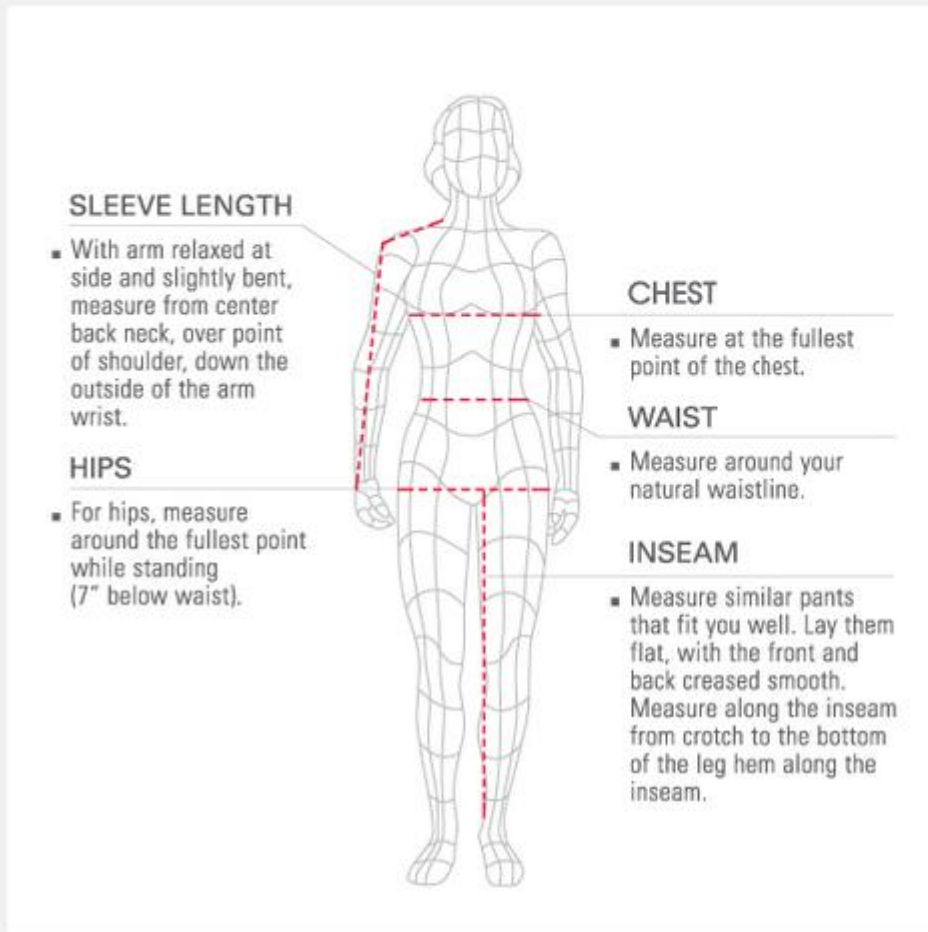

Women's Shoes

UK	USA	EURO	CM
1	3	33	20
1.5	3.5	33.5	20.5
2	4	34	21
2.5	4.5	34.5	21.5
3	5	35	22
3.5	5.5	36	22.5
4	6	36.5	23
4.5	6.5	37	23.5
5	7	37.5	24
5.5	7.5	38	24.5
6	8	39	25
6.5	8.5	40	25.5
7	9	40.5	26
7.5	9.5	41	26.5
8	10	41.5	27
8.5	10.5	42.5	27.5
9	11	43	28
9.5	11.5	43.5	28.5
10	12	44	29
10.5	12.5	45	29.5
11	13	45.5	30
11.5	13.5	46	30.5
12	14	46.5	31
13	15	48	32

MEN'S MEASURING GUIDELINES

Men's Body Measurements									
Size	2XS	XS	S	M	L	XL	2XL	3XL	4XL
Chest	33-35	35-37	37-39	39-41	41-43	45-47	49-51	53-55	57-59
Waist	26-28	28-30	30-32	32-34	34-36	38-40	42-44	46-48	50-52
Seat	33-35	35-37	37-39	39-41	41-43	45-47	49-51	53-55	57-59
Inseam	29	29	30	31	32	33	34	34½	35

Men's Body Measurements - TALL									
Size	XS	S	M	L	XL	2XL	3XL	4XL	-
Inseam	-	32	33	34	35	36	36½	-	-

WOMEN'S MEASURING GUIDELINES

Women's Body Measurements						
Size	XS 2	S 4-6	M 8-10	L 12-14	XL 16-18	2XL 18-20
Bust	32-34	34-36	36-38	39-41	42-44	45-48
Waist	23-25	25-27	27-29	30-32	33-35	37-39
Hip	35-37	37-39	39-41	42-44	45-47	49-51
Inseam	31	31	31	31	31	31

Women's Body Measurements - PETITE						
Size	S	M	L	XL	2XL	3XL
Inseam	29	29	29	29	29	29