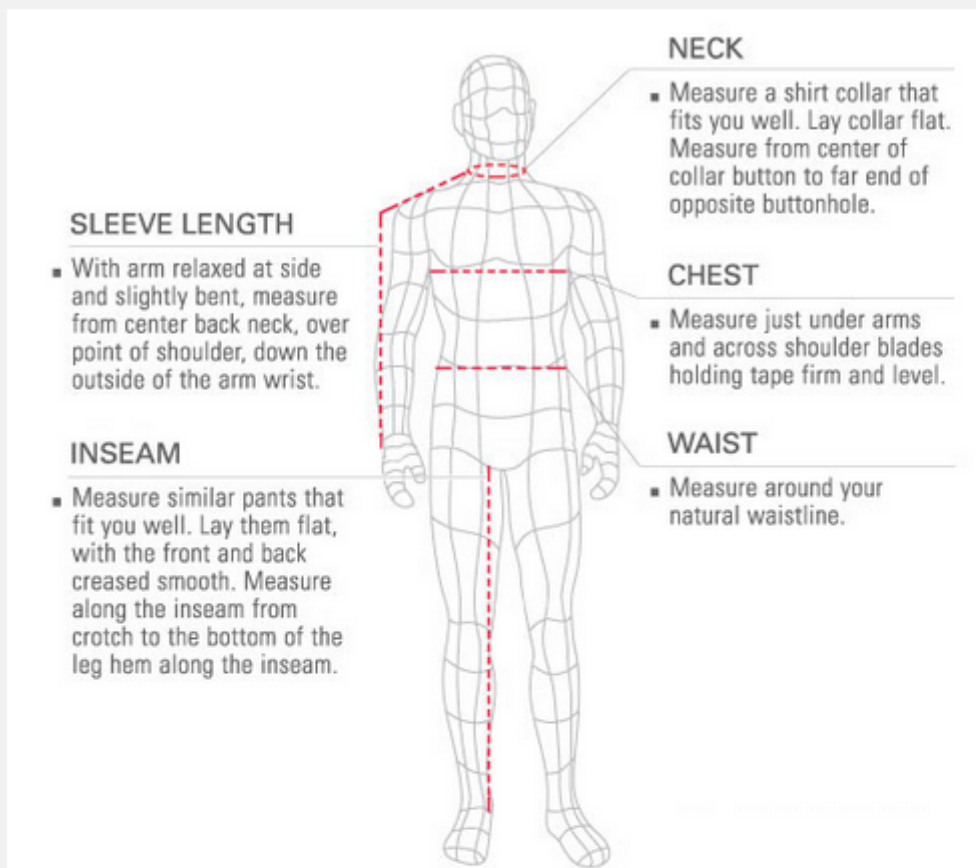

Men's Shoes			
UK	USA	EURO	CM
3.5	4	36	22
4	4.5	37	22.5
4.5	5	37.5	23
5	5.5	38	23.5
5.5	6	38.5	24
6	6.5	39.5	24.5
6.5	7	40	25
7	7.5	40.5	25.5
7.5	8	41.5	26
8	8.5	42	26.5
8.5	9	42.5	27
9	9.5	43	27.5
9.5	10	44	28
10	10.5	44.5	28.5
10.5	11	45	29
11	11.5	45.5	29.5
11.5	12	46.5	30
12	12.5	47	30.5
12.5	13	47.5	31
13.5	14	49	32
14.5	15	50	33
15.5	16	51	34
16.5	17	52	35
17.5	18	53	36
18.5	19	54	37
19.5	20	55	38

MEN'S MEASURING GUIDELINES

Men's Body Measurements									
Size	2XS	XS	S	M	L	XL	2XL	3XL	4XL
Chest	33-35	35-37	37-39	39-41	41-43	45-47	49-51	53-55	57-59
Waist	26-28	28-30	30-32	32-34	34-36	38-40	42-44	46-48	50-52
Seat	33-35	35-37	37-39	39-41	41-43	45-47	49-51	53-55	57-59
Inseam	29	29	30	31	32	33	34	34½	35

Men's Body Measurements - TALL									
Size	XS	S	M	L	XL	2XL	3XL	4XL	-
Inseam	-	32	33	34	35	36	36½	-	-

WOMEN'S MEASURING GUIDELINES

Women's Body Measurements						
Size	XS 2	S 4-6	M 8-10	L 12-14	XL 16-18	2XL 18-20
Bust	32-34	34-36	36-38	39-41	42-44	45-48
Waist	23-25	25-27	27-29	30-32	33-35	37-39
Hip	35-37	37-39	39-41	42-44	45-47	49-51
Inseam	31	31	31	31	31	31

Women's Body Measurements - PETITE						
Size	S	M	L	XL	2XL	3XL
Inseam	29	29	29	29	29	29